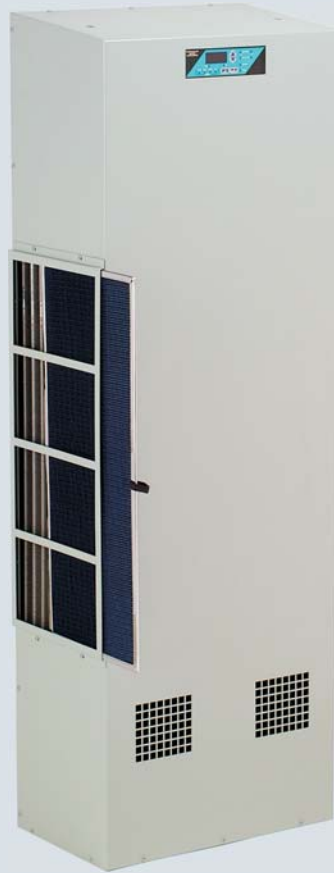

## PermaCool electrostatic ambient air filters

- Quick Features :**
- Durable, rigid filter media
  - 10 micron filtration
  - 3 layer waffle weave design

Visit [www.jimdgray.com](http://www.jimdgray.com) for details.

Call us 1-972-699-9976

The POF series pull-out filters are used with the IQ series air conditioners.

Eurobex air conditioners use PermaCool electrostatic filter media to keep dust and other industrial residues from clogging the condenser cooling air passages. The filter media is a rigid

and durable 1/4" corrugated polypropylene media with 10 micron filtration which maintains a low resistance to airflow. The filter media will withstand harsh factory environments and will not degrade over time. Simple washing or vacuuming is all that is necessary to maintain the filter media

over an indefinite period of time. PermaCool's dense, three layer, 1/4" waffle weave configuration enhances its filtration abilities and creates a rigid electrostatic air filter. Unlike other media which may compress and restrict air flow, PermaCool retains its low resistance design.