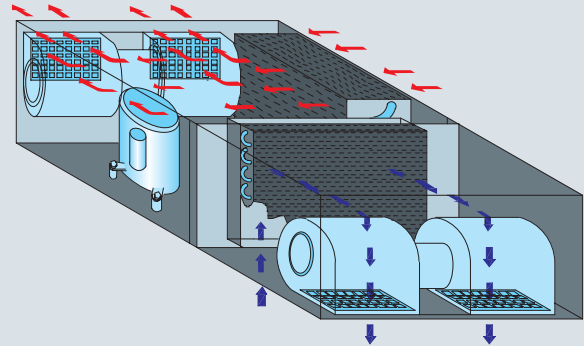

AIR FLOW DIAGRAM