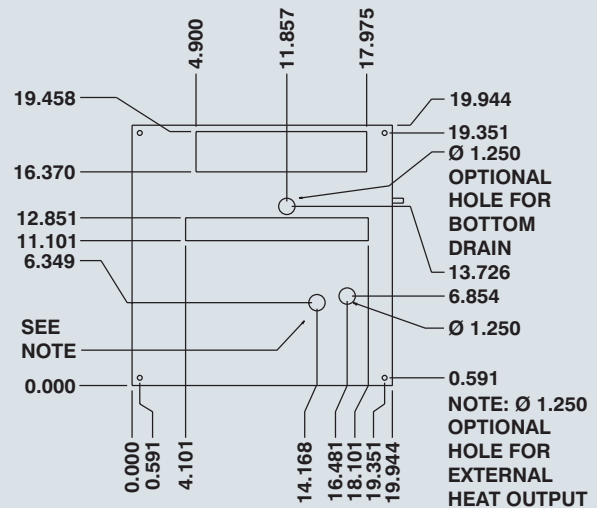

AIR FLOW DIAGRAM

CUT-OUT DRAWING

CATALOG NUMBER		BTU /HR	VOLTS /HZ	MAX. AMPS	MAX. TEMP	DIMENSIONS			SHIP WGHT LBS.
MILD STEEL	STAINLESS STEEL					H	W	D	
IQ2500T-126	IQ2500T-126-SC	2500	120/60	7.9	125°F	7.25	19.95	19.95	64
IQ2500T-236	IQ2500T-236-SC	2500	230/60	3.9	125°F	7.25	19.95	19.95	64
IQ2500T-236	IQ2500T-236-SC	2500	220/50	4.0	125°F	7.25	19.95	19.95	64
IQ4000T-126	IQ4000T-126-SC	4000	120/60	9.0	125°F	7.25	19.95	19.95	64
IQ4000T-236	IQ4000T-236-SC	4000	230/60	4.4	125°F	7.25	19.95	19.95	64
IQ4000T-236	IQ4000T-236-SC	4000	220/50	4.8	125°F	7.25	19.95	19.95	64